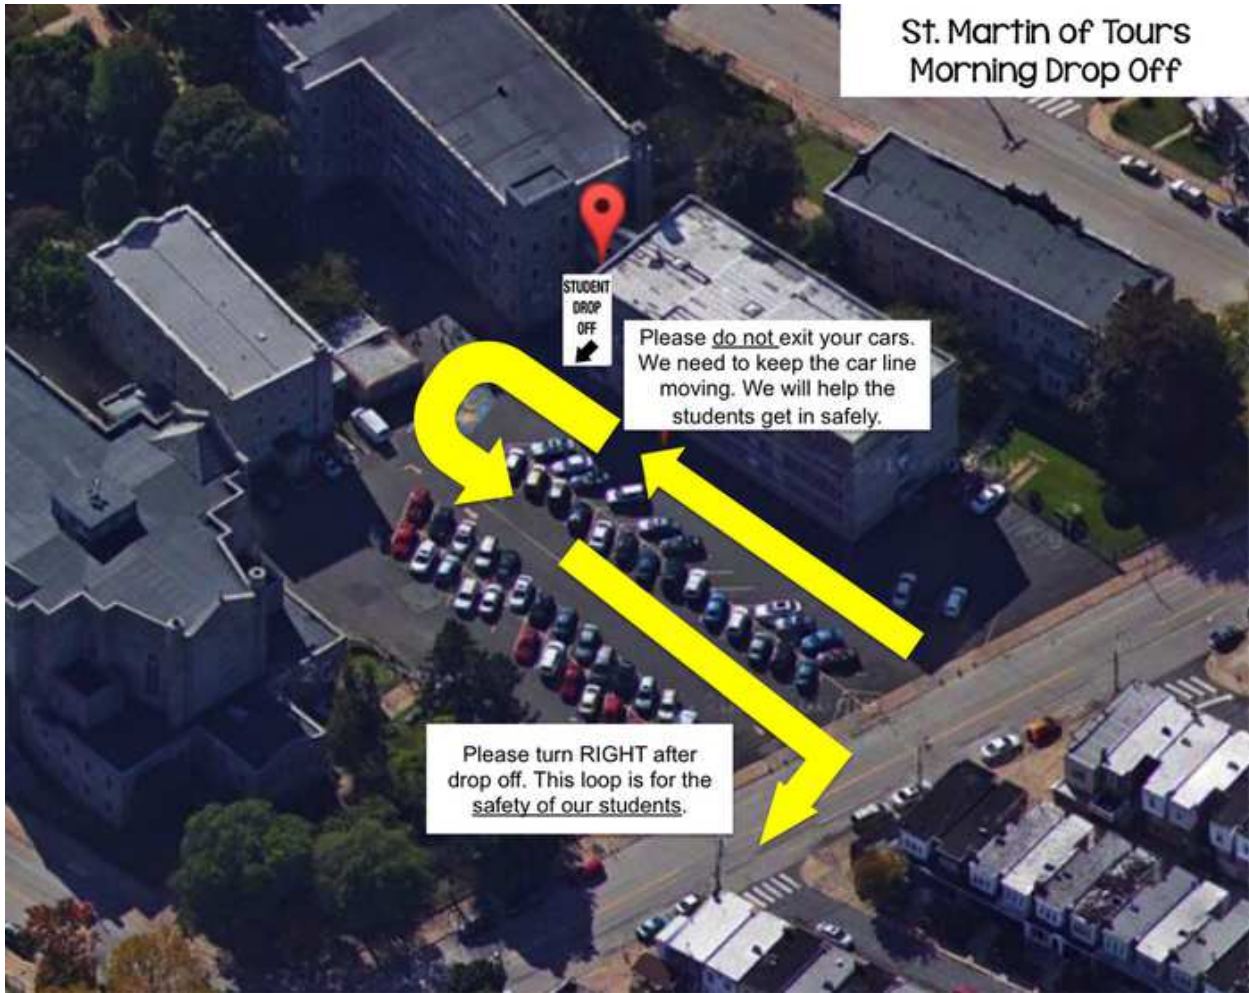

St. Martin of Tours  
Morning Drop Off

STUDENT  
DROP  
OFF

Please do not exit your cars.  
We need to keep the car line  
moving. We will help the  
students get in safely.

Please turn RIGHT after  
drop off. This loop is for the  
safety of our students.